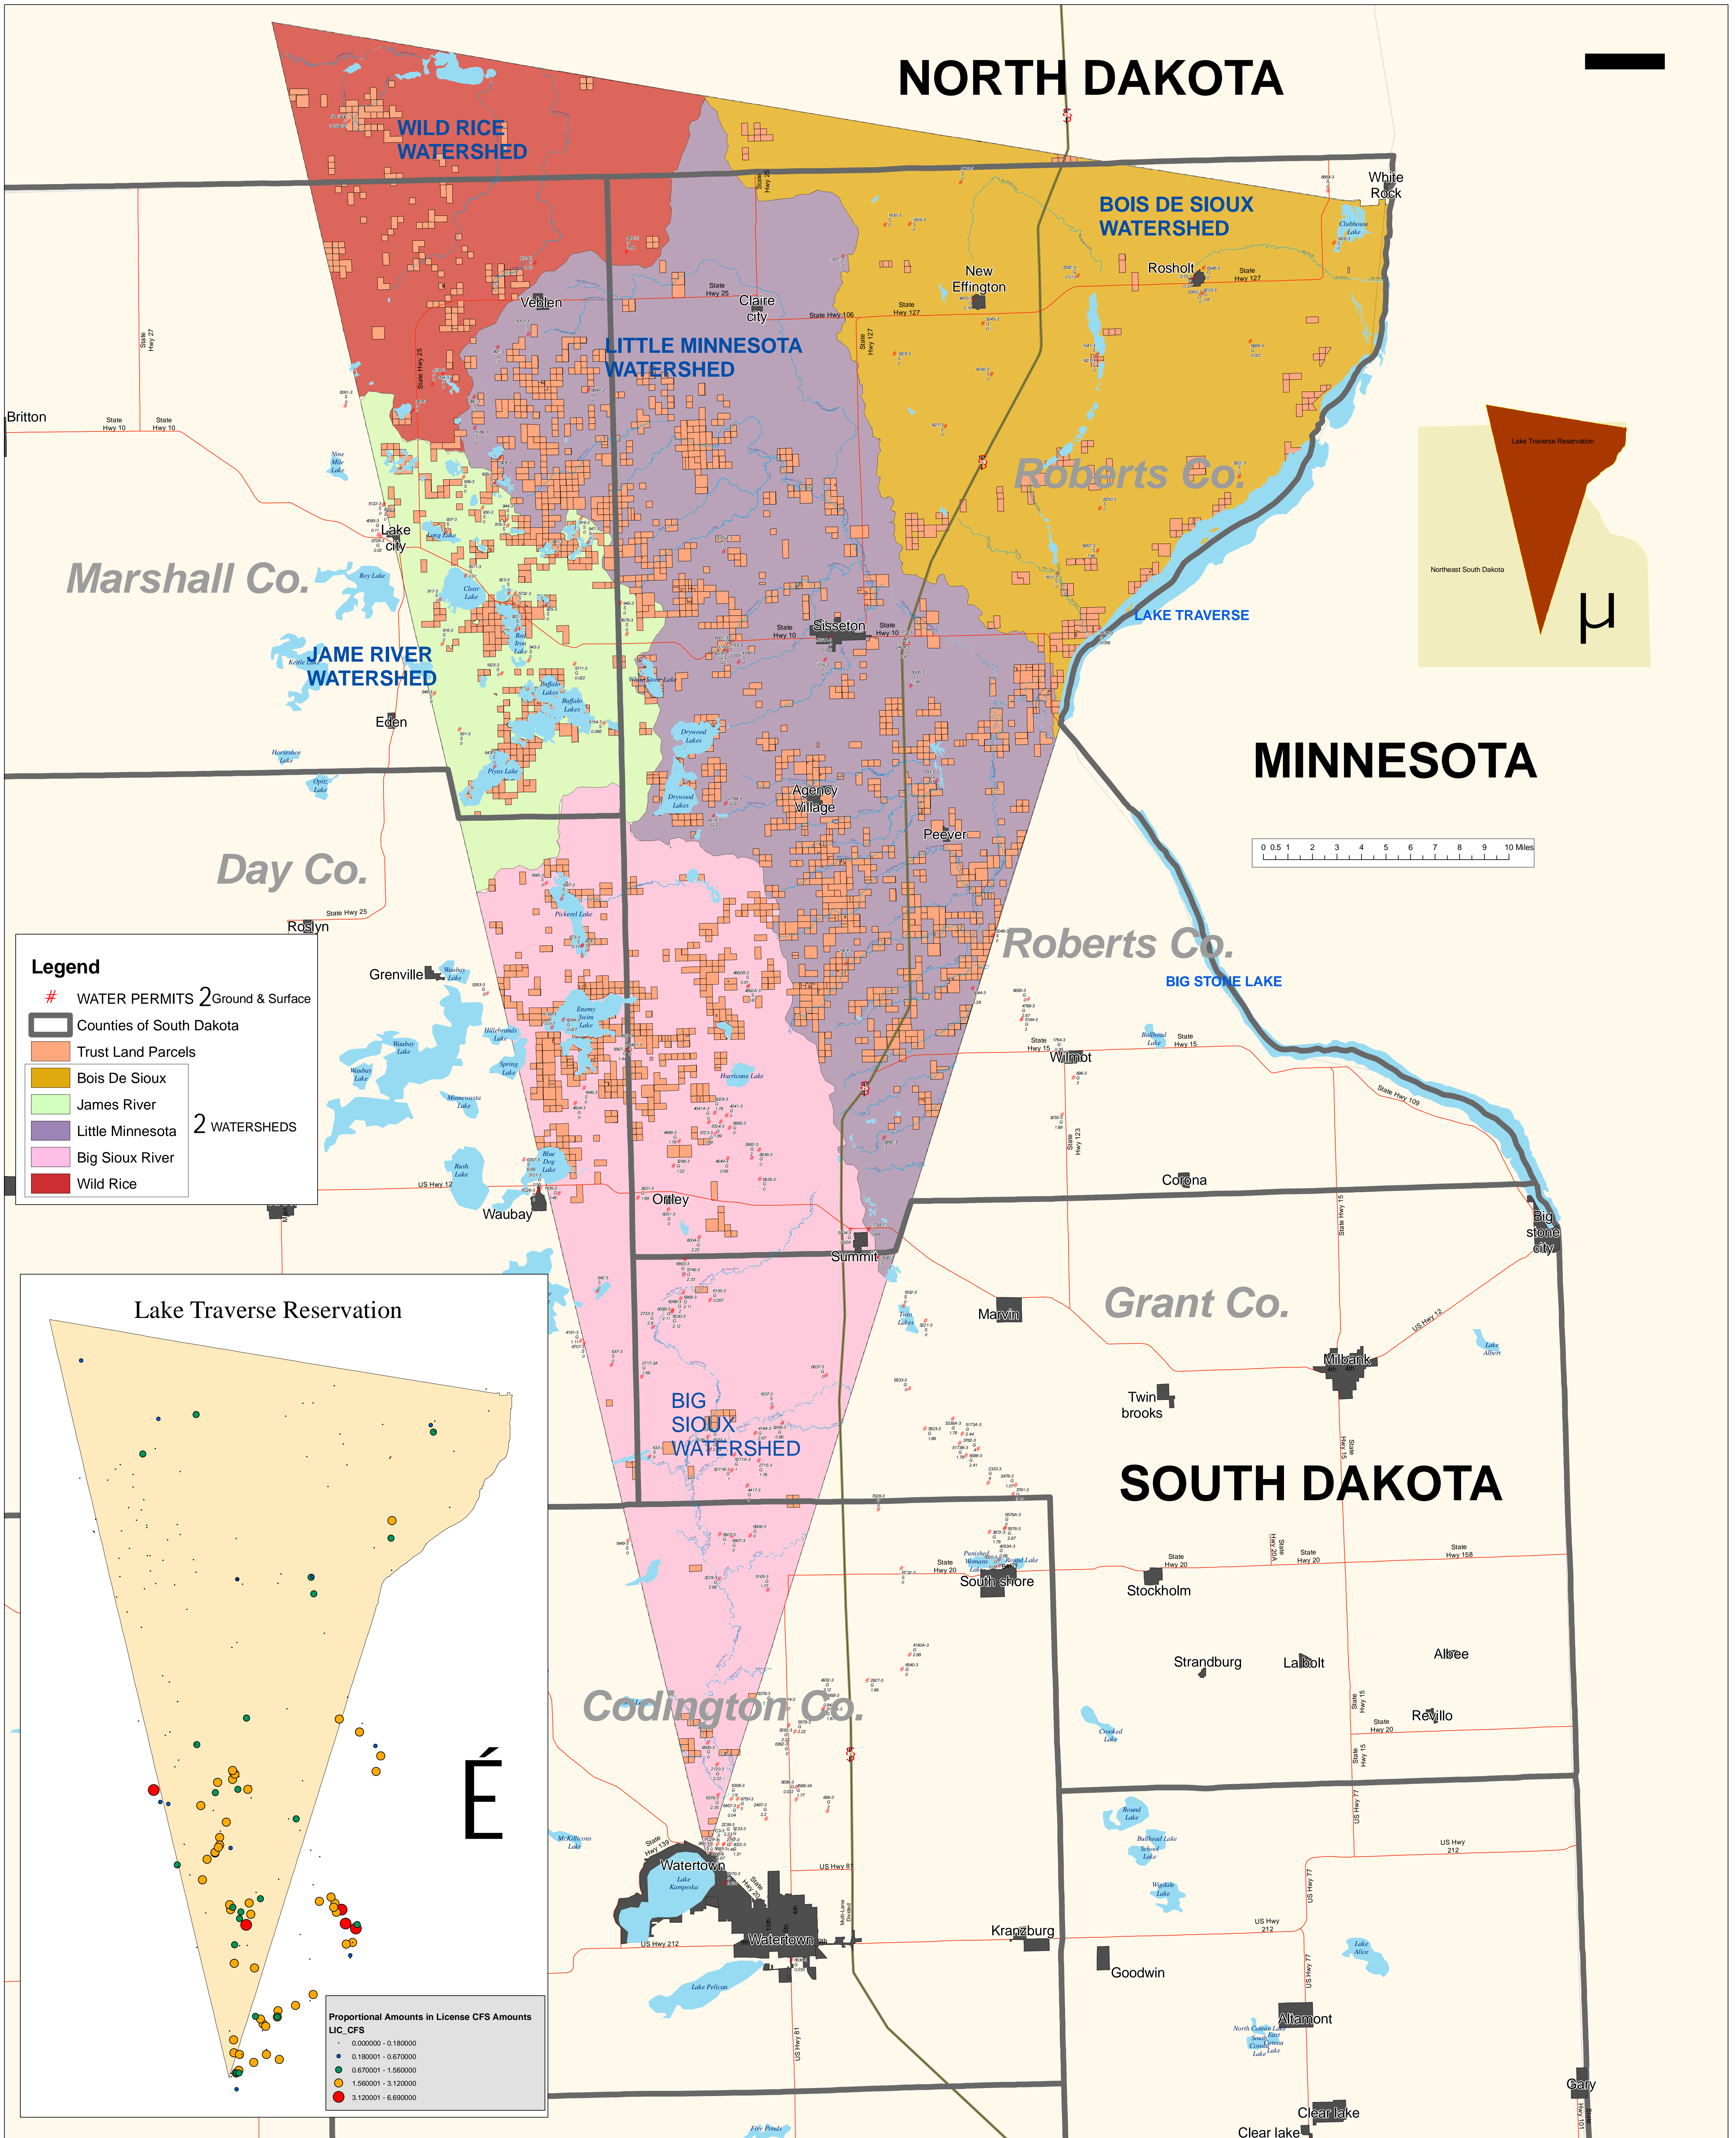

Water Permits Map

Lake Traverse Reservation

Legend

- # WATER PERMITS 2 Ground & Surface
- ▭ Counties of South Dakota
- ▭ Trust Land Parcels
- ▭ Bois De Sioux
- ▭ James River
- ▭ Little Minnesota
- ▭ Big Sioux River
- ▭ Wild Rice

2 WATERSHEDS

Lake Traverse Reservation

Proportional Amounts in License CFS Amounts

- 0.000000 - 0.180000
- 0.180001 - 0.670000
- 0.670001 - 1.560000
- 1.560001 - 3.120000
- 3.120001 - 6.690000